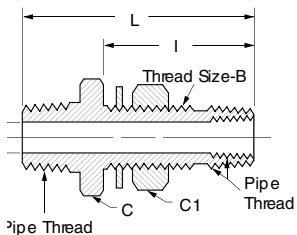

Bulkhead Coupling (Brass)

MALE PIPE THREAD	FEMALE PIPE THREAD	CATALOG NUMBER	THREAD SIZE B	HEX C	HEX C1	D	I	L
1/2	1/4	1342	1-14	1-1/4	1-3/8	.375	1.88	2.94
1/2	1/4	1343	1-14	1-1/4	1-3/8	.375	2.88	3.94