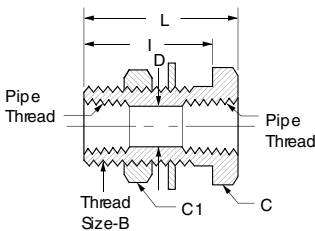

Bulkhead Couplings

Bulkhead Coupling (Steel)

FEMALE PIPE THREAD	CATALOG NUMBER	THREAD SIZE B	HEX C	HEX C1	D	I	L
1/4	W05465	3/4-16	1	1-1/16	.422	1.25	1.50
1/4	W21204	3/4-16	1	1-1/16	.422	.69	.94
3/8	W17709	1-14	1-1/8	1-3/8	.563	1.06	1.31

Bulkhead Coupling (Brass)

FEMALE PIPE THREAD	CATALOG NUMBER	THREAD SIZE B	HEX C	HEX C1	D	I	L
1/4	1344	3/4-16	1	1-1/16	.422	1.25	1.50
1/4	1345	3/4-16	1	1-1/16	.422	.69	.94
3/8	1346	1-14	1-1/8	1-3/8	.563	1.06	1.31
1/2	1351	1-1/8-14	1-1/4	1-3/8	.703	1.19	1.50

Bulkhead Coupling (Steel)

MALE PIPE THREAD	FEMALE PIPE THREAD	CATALOG NUMBER	THREAD SIZE B	HEX C	HEX C1	D	I	L
1/2	1/4	W05498	3/4-16	1-1/4	1-1/16	.312	1.13	2.16
1/2	1/4	W05499	3/4-16	1-1/4	1-1/16	.312	1.53	2.53

Bulkhead Coupling (Steel)

MALE PIPE THREAD	FEMALE PIPE THREAD	CATALOG NUMBER	THREAD SIZE B	HEX C	HEX C1	D	I	L
1/2	1/4	W05730	1-14	1-1/4	1-3/8	.375	1.88	2.94
1/2	1/4	W23464	1-14	1-1/4	1-3/8	.375	2.88	3.94