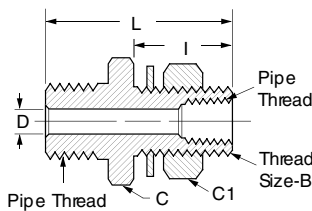

Bulkhead Couplings

Bulkhead Coupling (Steel)

FEMALE PIPE THREAD	CATALOG NUMBER	THREAD SIZE B	HEX C	HEX C1	D	I	L
1/4	W05465	3/4-16	1	1-1/16	.422	1.25	1.50
1/4	W21204	3/4-16	1	1-1/16	.422	.69	.94
3/8	W17709	1-14	1-1/8	1-3/8	.563	1.06	1.31

Bulkhead Coupling (Brass)

FEMALE PIPE THREAD	CATALOG NUMBER	THREAD SIZE B	HEX C	HEX C1	D	I	L
1/4	1344	3/4-16	1	1-1/16	.422	1.25	1.50
1/4	1345	3/4-16	1	1-1/16	.422	.69	.94
3/8	1346	1-14	1-1/8	1-3/8	.563	1.06	1.31
1/2	1351	1-1/8-14	1-1/4	1-3/8	.703	1.19	1.50

Bulkhead Coupling (Steel)

MALE PIPE THREAD	FEMALE PIPE THREAD	CATALOG NUMBER	THREAD SIZE B	HEX C	HEX C1	D	I	L
1/2	1/4	W05498	3/4-16	1-1/4	1-1/16	.312	1.13	2.16
1/2	1/4	W05499	3/4-16	1-1/4	1-1/16	.312	1.53	2.53

Bulkhead Coupling (Steel)

MALE PIPE THREAD	FEMALE PIPE THREAD	CATALOG NUMBER	THREAD SIZE B	HEX C	HEX C1	D	I	L
1/2	1/4	W05730	1-14	1-1/4	1-3/8	.375	1.88	2.94
1/2	1/4	W23464	1-14	1-1/4	1-3/8	.375	2.88	3.94