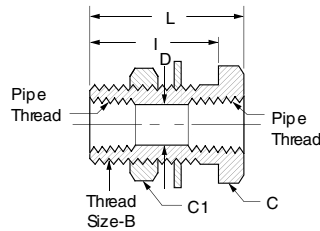

Bulkhead Couplings

Bulkhead Coupling (Steel)

FEMALE PIPE THREAD	CATALOG NUMBER	THREAD SIZE B	HEX C	HEX C1	D	I	L
1/4	W05465	3/4-16	1	1-1/16	.422	1.25	1.50
1/4	W21204	3/4-16	1	1-1/16	.422	.69	.94
3/8	W17709	1-14	1-1/8	1-3/8	.563	1.06	1.31

Bulkhead Coupling (Brass)

FEMALE PIPE THREAD	CATALOG NUMBER	THREAD SIZE B	HEX C	HEX C1	D	I	L
1/4	1344	3/4-16	1	1-1/16	.422	1.25	1.50
1/4	1345	3/4-16	1	1-1/16	.422	.69	.94
3/8	1346	1-14	1-1/8	1-3/8	.563	1.06	1.31
1/2	1351	1-1/8-14	1-1/4	1-3/8	.703	1.19	1.50

Bulkhead Coupling (Steel)

MALE PIPE THREAD	FEMALE PIPE THREAD	CATALOG NUMBER	THREAD SIZE B	HEX C	HEX C1	D	I	L
1/2	1/4	W05498	3/4-16	1-1/4	1-1/16	.312	1.13	2.16
1/2	1/4	W05499	3/4-16	1-1/4	1-1/16	.312	1.53	2.53

Bulkhead Coupling (Steel)

MALE PIPE THREAD	FEMALE PIPE THREAD	CATALOG NUMBER	THREAD SIZE B	HEX C	HEX C1	D	I	L
1/2	1/4	W05730	1-14	1-1/4	1-3/8	.375	1.88	2.94
1/2	1/4	W23464	1-14	1-1/4	1-3/8	.375	2.88	3.94