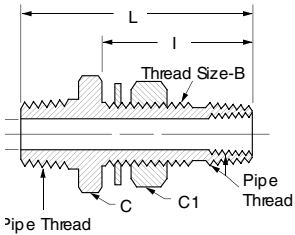

Bulkhead Coupling (Brass)

FEMALE PIPE THREAD	CATALOG NUMBER	THREAD SIZE B	HEX C	HEX C1	D	I	L
1/4	1344	3/4-16	1	1-1/16	.422	1.25	1.50
1/4	1345	3/4-16	1	1-1/16	.422	.69	.94
3/8	1346	1-14	1-1/8	1-3/8	.563	1.06	1.31
1/2	1351	1-1/8-14	1-1/4	1-3/8	.703	1.19	1.50

Bulkhead Coupling (Steel)

MALE PIPE THREAD	FEMALE PIPE THREAD	CATALOG NUMBER	THREAD SIZE B	HEX C	HEX C1	D	I	L
1/2	1/4	W05498	3/4-16	1-1/4	1-1/16	.312	1.13	2.16
1/2	1/4	W05499	3/4-16	1-1/4	1-1/16	.312	1.53	2.53

Bulkhead Couplings

Bulkhead Coupling (Brass)

MALE PIPE THREAD	FEMALE PIPE THREAD	CATALOG NUMBER	THREAD SIZE B	HEX C	HEX C1	D	I	L
1/2	1/4	1340	3/4-16	1-1/4	1-1/16	.312	1.13	2.16
1/2	1/4	1341	3/4-16	1-1/4	1-1/16	.312	1.53	2.53

Bulkhead Coupling (Steel)

MALE PIPE THREAD	FEMALE PIPE THREAD	CATALOG NUMBER	THREAD SIZE B	HEX C	HEX C1	D	I	L
1/2	1/4	W05730	1-14	1-1/4	1-3/8	.375	1.88	2.94
1/2	1/4	W23464	1-14	1-1/4	1-3/8	.375	2.88	3.94