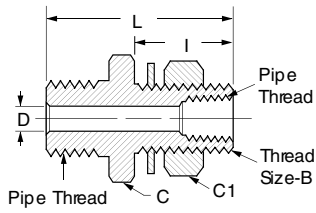

Bulkhead Couplings

Bulkhead Coupling (Steel)

FEMALE PIPE THREAD	CATALOG NUMBER	THREAD SIZE B	HEX C	HEX C1	D	I	L
1/4	W05465	3/4-16	1	1-1/16	.422	1.25	1.50
1/4	W21204	3/4-16	1	1-1/16	.422	.69	.94
3/8	W17709	1-14	1-1/8	1-3/8	.563	1.06	1.31

Bulkhead Coupling (Brass)

FEMALE PIPE THREAD	CATALOG NUMBER	THREAD SIZE B	HEX C	HEX C1	D	I	L
1/4	1344	3/4-16	1	1-1/16	.422	1.25	1.50
1/4	1345	3/4-16	1	1-1/16	.422	.69	.94
3/8	1346	1-14	1-1/8	1-3/8	.563	1.06	1.31
1/2	1351	1-1/8-14	1-1/4	1-3/8	.703	1.19	1.50

Bulkhead Coupling (Steel)

MALE PIPE THREAD	FEMALE PIPE THREAD	CATALOG NUMBER	THREAD SIZE B	HEX C	HEX C1	D	I	L
1/2	1/4	W05498	3/4-16	1-1/4	1-1/16	.312	1.13	2.16
1/2	1/4	W05499	3/4-16	1-1/4	1-1/16	.312	1.53	2.53

Bulkhead Couplings

Bulkhead Coupling (Brass)

MALE PIPE THREAD	FEMALE PIPE THREAD	CATALOG NUMBER	THREAD SIZE B	HEX C	HEX C1	D	I	L
1/2	1/4	1340	3/4-16	1-1/4	1-1/16	.312	1.13	2.16
1/2	1/4	1341	3/4-16	1-1/4	1-1/16	.312	1.53	2.53