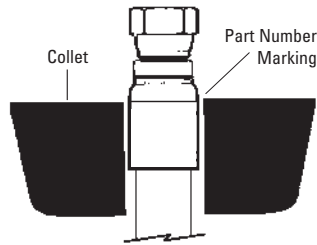

T-400-47R (Black/Red)

ET1000SR-M215A (Magenta)

ACCESSORY PART NUMBERS

1.5 oz. Tube, high efficiency Teflon®
grease = 140-06701

DIE RING ADAPTER - FOR SMALLER COLLETS

ET1000AR-001

Positioning of fittings within the collet assembly

For hose insertion depth, line collet edge with part number marking.

SPACER RING/COLLET SELECTOR CHART FOR THERMOPLASTIC HOSE

Hose Style	Fitting Style	Collet	Spacer Ring	Flat Side (up/down)	Nominal Crimp Dia. (in.)	Die Ring Adapter Req'd
						(±0.005in.)
FC372-						
FC372-02	FC5800	ET1000DC-M095S	Red	UP	0.375	Yes
FC372-03	FC5800	T-400-2C	Red	UP	0.502	Yes
FC372-04	FC5800	T-400-109C	Green	UP	0.570	Yes
FC372-05	FC5800	T-400-109C	Black/Red	UP	0.640	Yes
FC372-06	FC5800	T-400-122C	Tan	UP	0.705	Yes
FC372-08	FC5800	ET1000DC-M215S	Magenta	UP	0.855	Yes
FC372-12	FC5800	T-420-30C	Purple	UP	1.110	No
FC372-16	FC5800	ET1000DC-M320S	Magenta	UP	1.330	No
FC373-						
FC373-02	FC5800	ET1000DC-M095S	Red	UP	0.375	Yes
FC373-03	FC5800	T-400-2C	Red	UP	0.502	Yes
FC373-04	FC5800	T-400-109C	Green	UP	0.570	Yes
FC373-05	FC5800	T-400-109C	Black/Red	UP	0.640	Yes
FC373-06	FC5800	T-400-122C	Tan	UP	0.705	Yes
FC373-08	FC5800	ET1000DC-M215S	Magenta	UP	0.855	Yes
FC373-12	FC5800	T-420-30C	Purple	UP	1.110	No
FC373-16	FC5800	ET1000DC-M320S	Magenta	UP	1.330	No